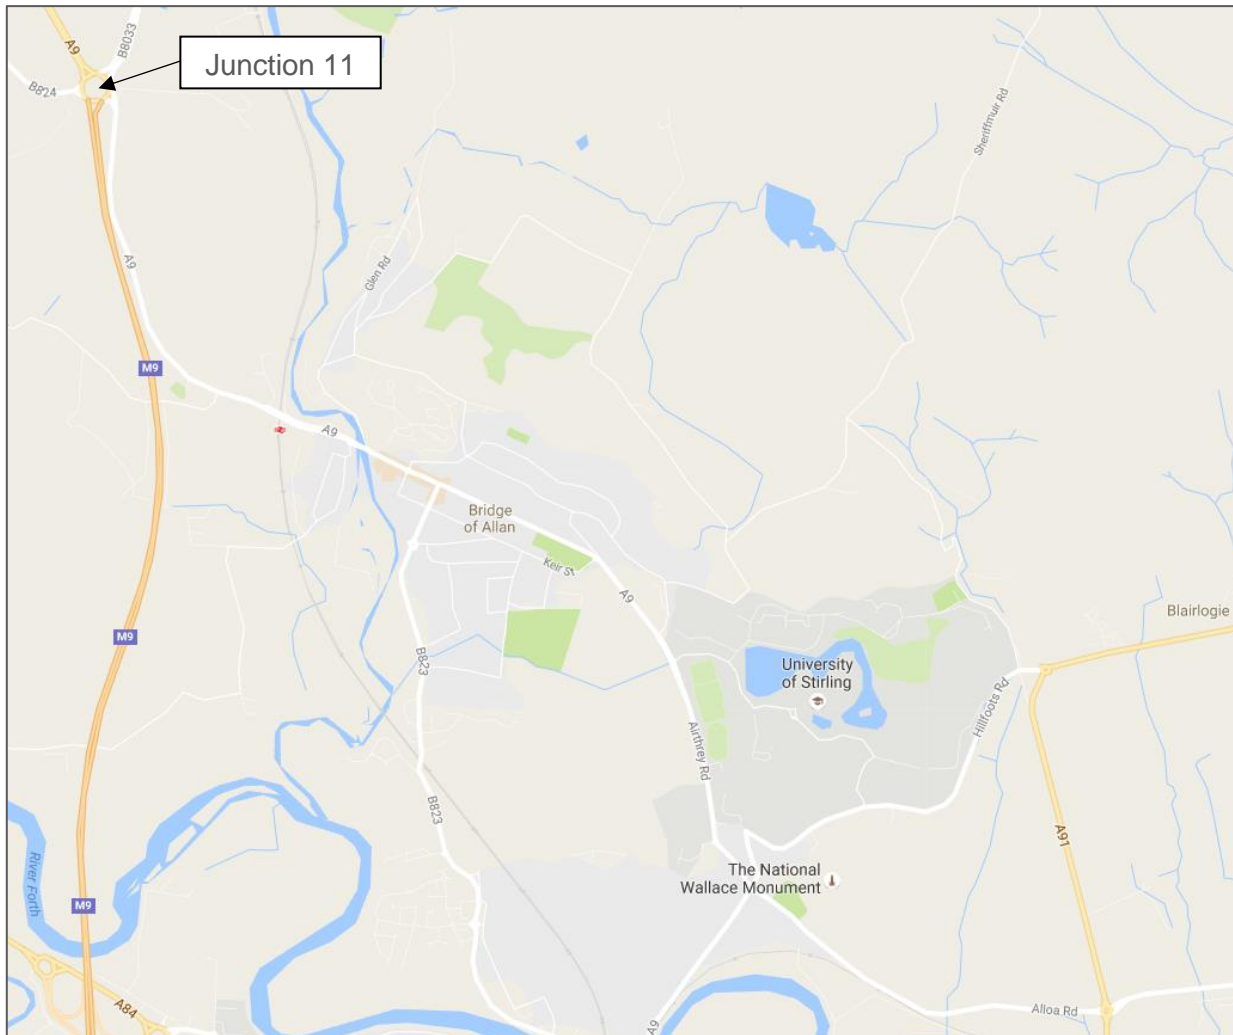

MAP

Second Floor, Cathedral House,
Beacon Street, Lichfield WS13 7AA
T. 01543 547 303

Unit 13, St Stephens Court, Willington
Crook, County Durham DL15 0BF
T. 01388 748 366

Kingsbrook House, 7 Kingsway
Bedford, Bedfordshire MK42 9BA
T. 01234 363 582

Unit 10, Beta Centre, Stirling University
Innovation Park, Stirling, FK9 4NF
T. 01786 611022